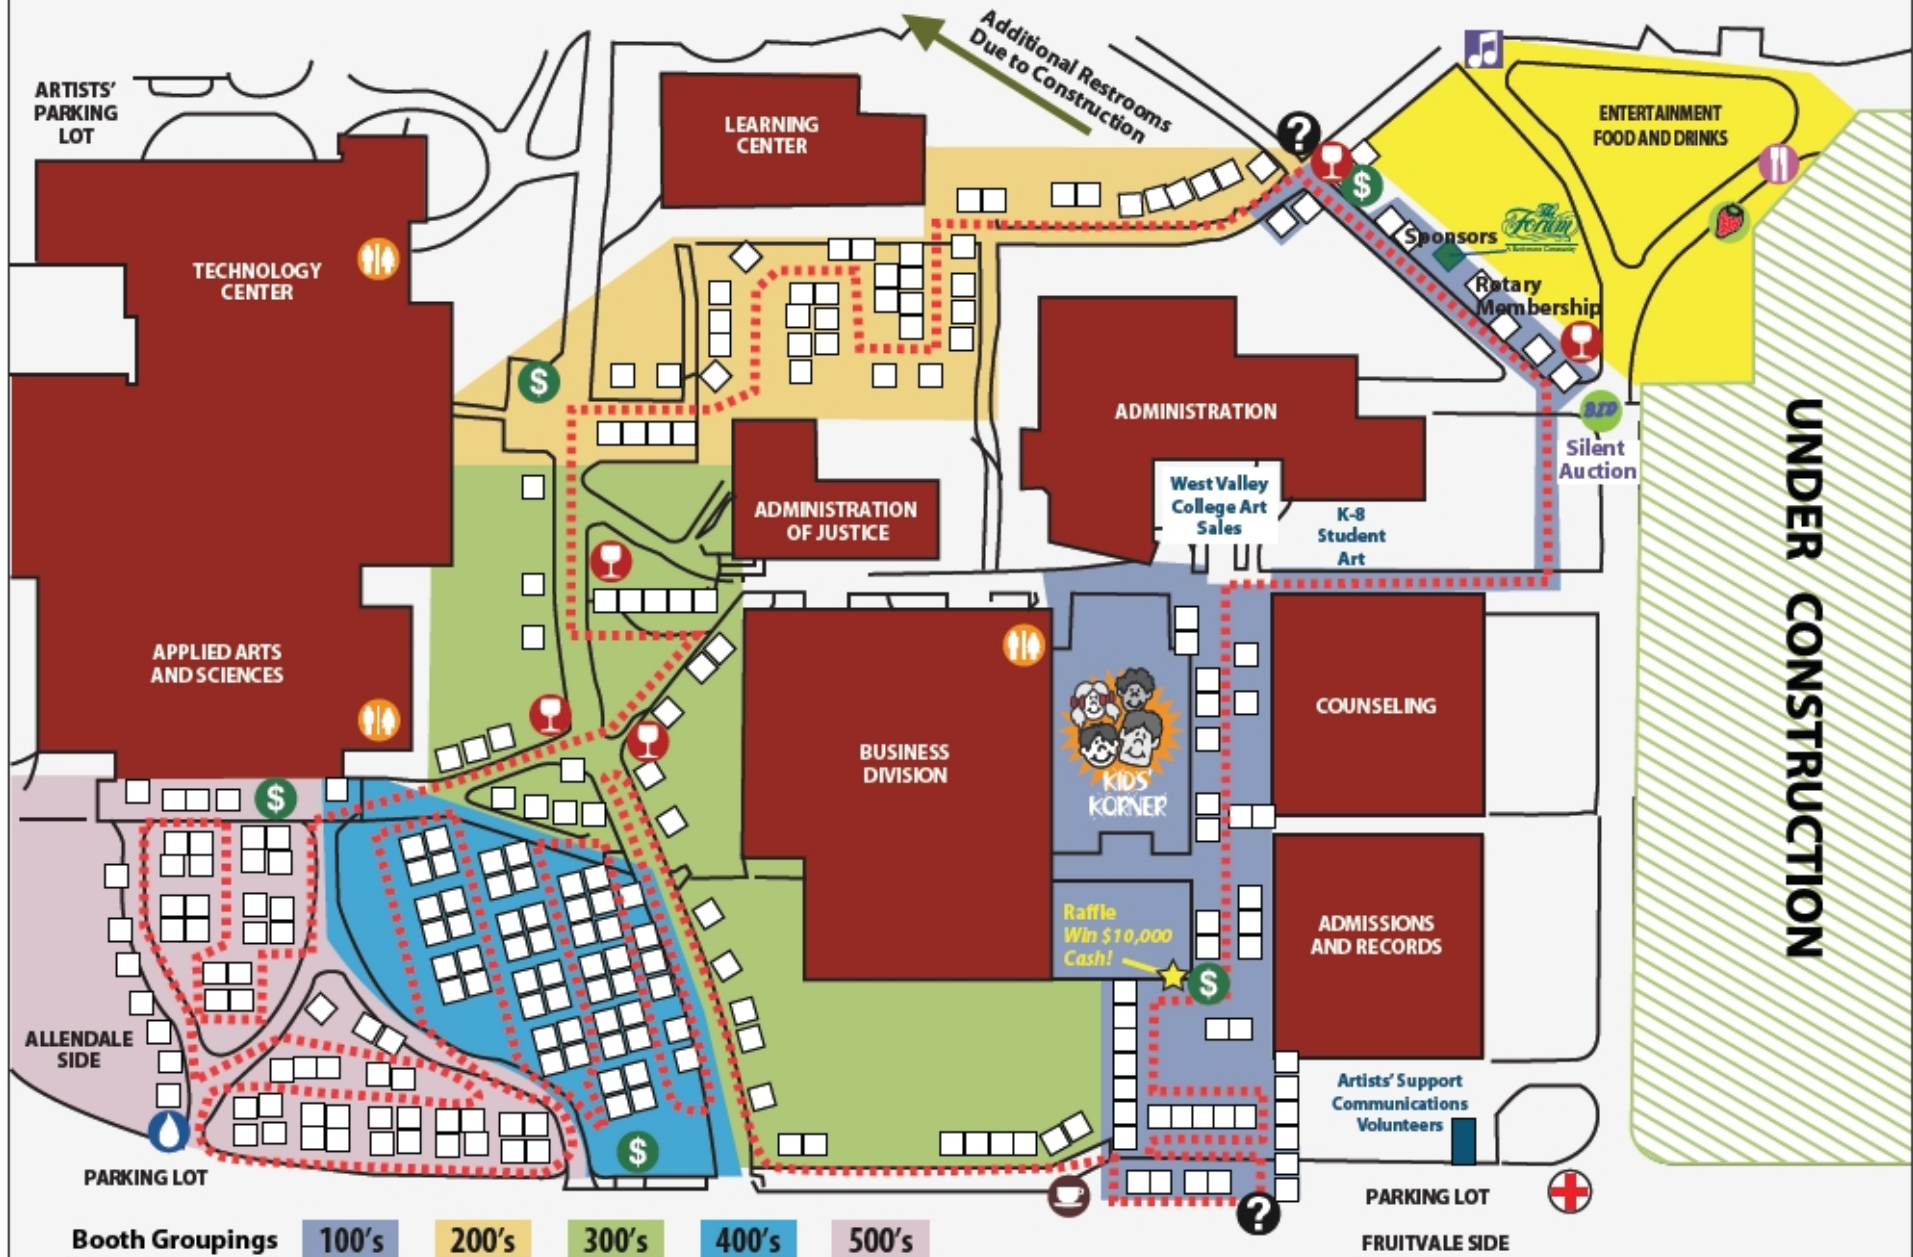

- Cashier
- Information
- Restrooms
- Food
- Water
- Coffee
- Strawberries
- Wine
- Stage
- First Aid
- Raffle Win \$10,000 Cash!
- Silent Auction

*Suggested route to see ALL the Art Show has to offer!*

**Booth Groupings** 100's 200's 300's 400's 500's

Look for Booth Numbers on each artist's booth. Locations may change due to construction.